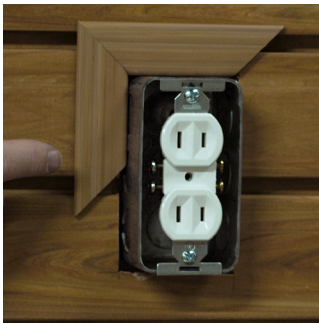

TRIM

three profiles do it all

Easy to Cut

StoreWALL trim can be cut with any saw blade for a simple, no hassle installation experience.

Easy to Install

With your choice of install methods - storeWALL trim works with you to provide the best result for any installation.

Easy to Inventory

Three profiles that work together to solve any trim need. StoreWALL insures that you have the right product for the right job - without having to search.