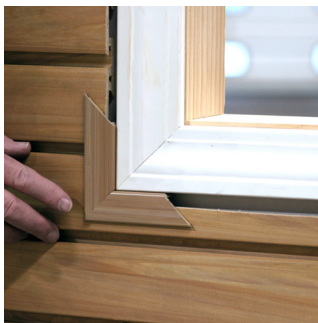

TRIM

three profiles do it all

Easy to Cut

StoreWALL trim can be cut with any saw blade for a simple, no hassle installation experience.

Easy to Install

With your choice of install methods - storeWALL trim works with you to provide the best result for any installation.

Easy to Inventory

Three profiles that work together to solve any trim need. StoreWALL insures that you have the right product for the right job - without having to search.