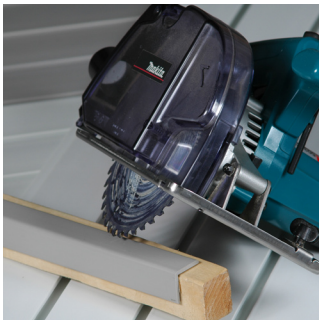

TRIM

three profiles do it all

Easy to Cut

StoreWALL trim can be cut with any saw blade for a simple, no hassle installation experience.

Easy to Install

With your choice of install methods - storeWALL trim works with you to provide the best result for any installation.

Easy to Inventory

Three profiles that work together to solve any trim need. StoreWALL insures that you have the right product for the right job - without having to search.