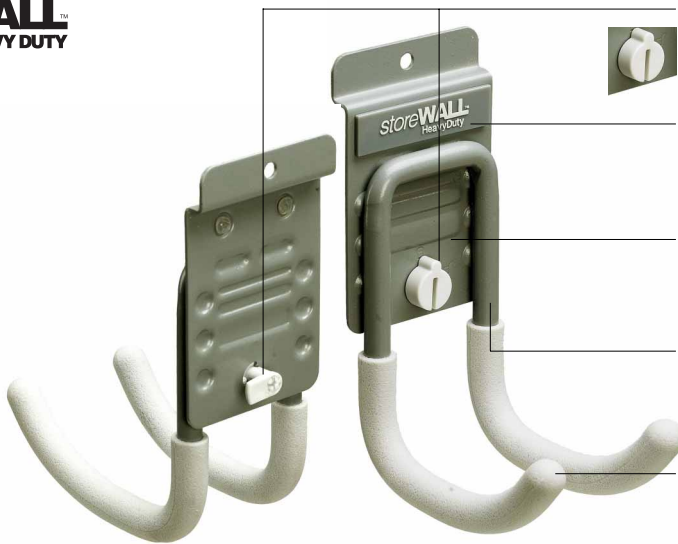

HOOKS

storeWALL™
HEAVY DUTY

storeWALL exclusive CamLock™
Keeps accessories locked in place
... on the wall and not on the floor

storeWALL HeavyDuty backplate
Engineered tough for the most
demanding applications

storeWALL STW 10 Powder Coat finish
Extra heavy coating to resist dings
and protect against rust.

Cold Rolled industrial steel shank
Engineered strong to carry your
most valuable equipment

storeWALL Soft Touch covers
Treats special items with kid gloves

storeWALL Life Time warranty
Performance guaranteed to last
a lifetime . . . no questions asked

storeWALL CamLock accessories
Ideal for use with conventional slatwall

Bike
Hook

Universal
Hook

HeavyDuty
Universal
Hook

Cradle
Hook

HeavyDuty
Tool
Hook

HeavyDuty
Utility
Hook

HeavyDuty
Cradle
Hook