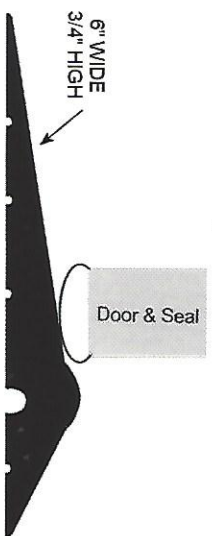

Garage Door Thresholds / Weather Seals

Garage Door Thresholds creates a proper garage door seal and helps keep out driven rain, excess water, pest, dust and pollen. The garage door threshold helps close the gap between the door and the floor. We carry 3 different brands, in stock, ready to ship.

Xtreme Weather Guard available in a 6" Wide and 3/4" High.

Bottom Seals, we stock replacement rubber and vinyl bottom seals. Available in custom lengths or full rolls.

Brush Seals and Retainers, Slim-Line, Standard Brush, and Large Brush Seals and Aluminum Retainers. Made in USA, and Classified UL.