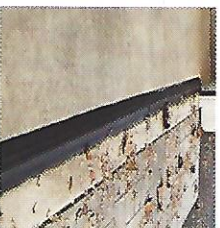

Xtreme Weather Guard - Garage Door Threshold 3" & 6" W Kits: includes threshold, adhesive, instructions, and 2 Year Warranty. Made in USA!